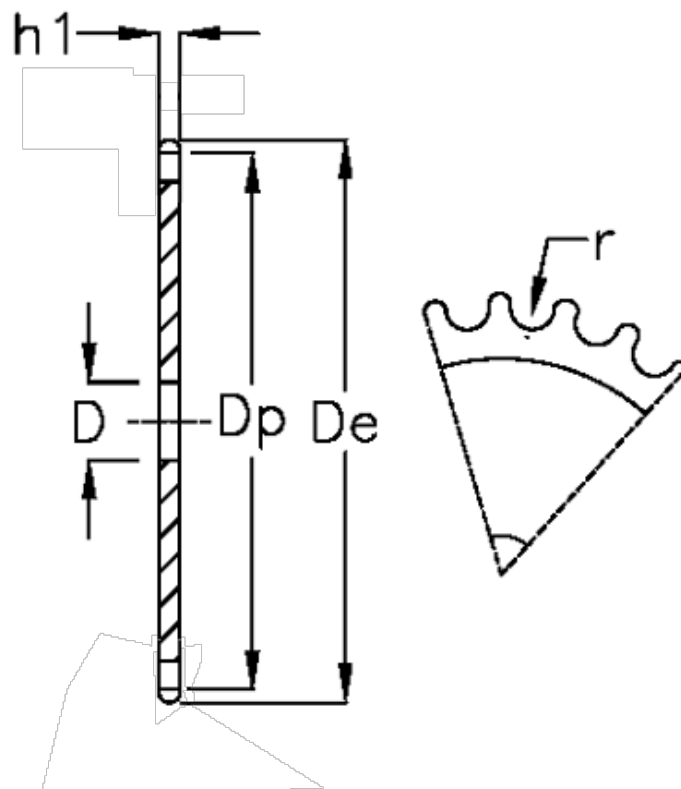

Article number: 616021007065

Description: Plate wheel 12 B-1 Z=65 simplex

## Measures

C	= 2
D	= 25
De	= 403.2
Dp	= 394.29
For chain size	= 3/4 x 7/16
For chain type	= 12 B-1
h1	= 11.1
Number of teeth	= 65

$r = 12.07$